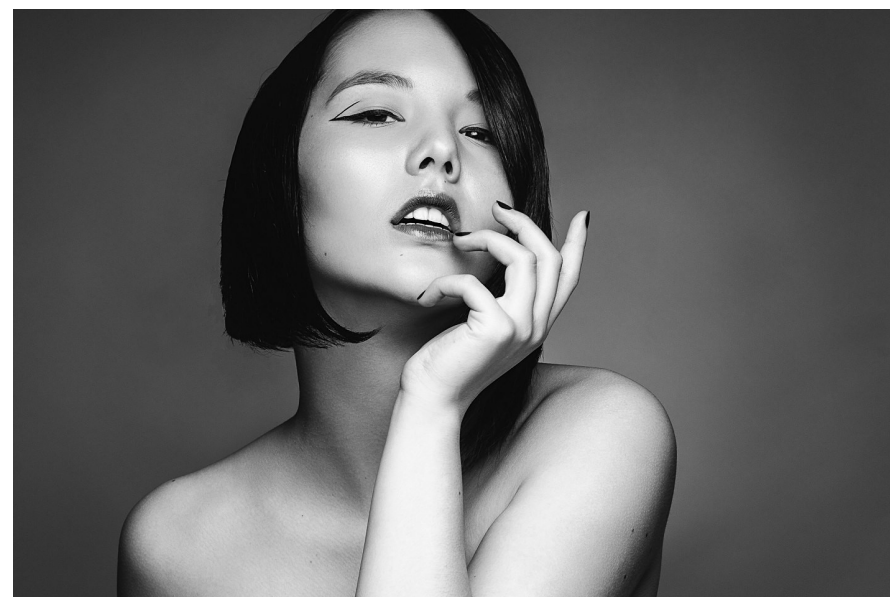

ELIANE CR

HEIGHT 169CM/5'6.5" BUST 86CM/34" B WAIST 67CM/26.5"
HIPS 84CM/33" DRESS 36 EU/6 US/8 UK SHOE 38 EU/7 US/5 UK
HAIR BROWN EYES BROWN

KAI
ZEN
models

Avenue Louis-Ruchonnet 57, 1003 Lausanne, Switzerland
Tel: +41 (0) 21 310 8480 | Email: info@kaizenmodels.com