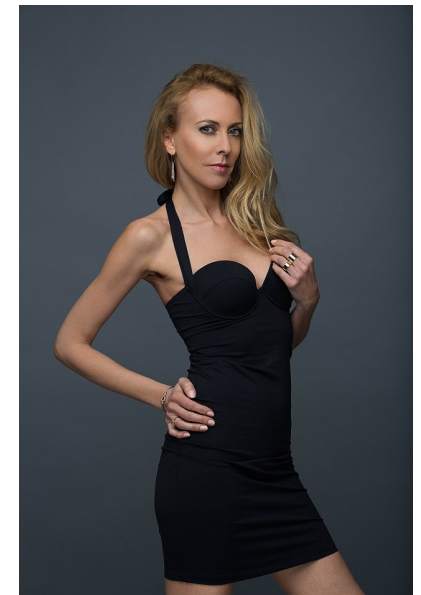

ISABEL P

HEIGHT 176CM/5'9.5" BUST 85CM/33.5" C WAIST 64CM/25"
HIPS 90CM/35.5" DRESS 36-38 EU/6-8 US/8-10 UK SHOE 40 EU/9 US/6.5
UK HAIR BLONDE EYES GREEN

KAI
ZEN
models

Avenue Louis-Ruchonnet 57, 1003 Lausanne, Switzerland
Tel: +41 (0) 21 310 8480 | Email: info@kaizenmodels.com