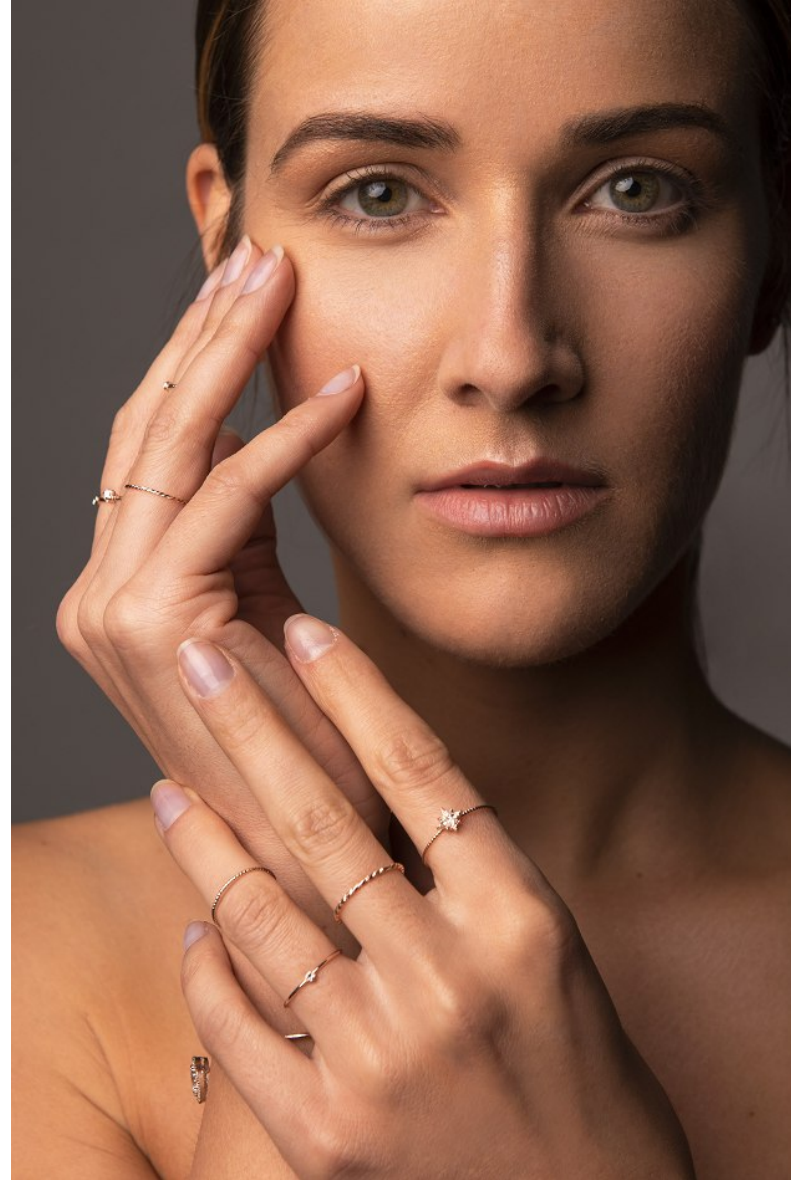

ALISON JO

HEIGHT 177CM/5'9.5" BUST 83CM/32.5" B WAIST 60CM/23.5" HIPS 90CM/35.5" DRESS 36 EU/6 US/8 UK SHOE 39 EU/8 US/6 UK HAIR DARK BLONDE EYES BLUE/GREEN

ALISON JO

HEIGHT 177CM/5'9.5" BUST 83CM/32.5" B WAIST 60CM/23.5" HIPS 90CM/35.5" DRESS 36 EU/6 US/8 UK SHOE 39 EU/8 US/6 UK HAIR DARK BLONDE EYES BLUE/GREEN