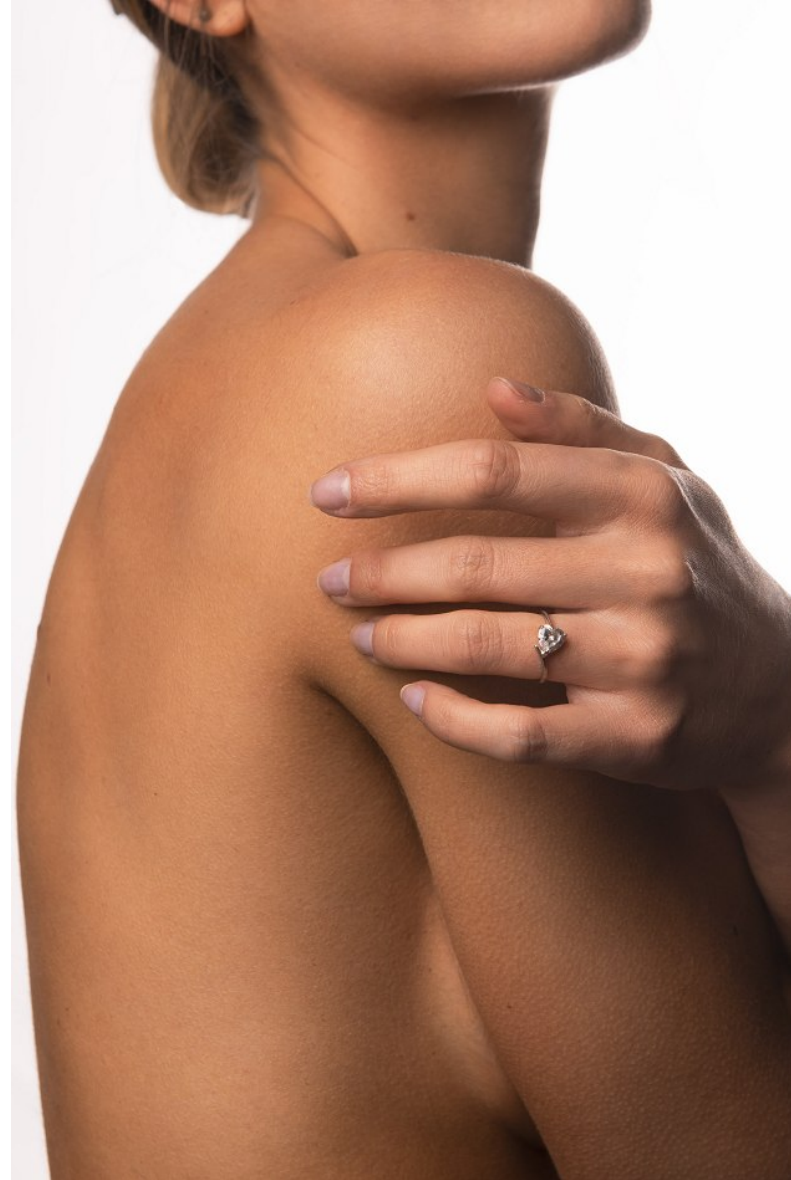

ALISON JO

HEIGHT 177CM/5'9.5" BUST 83CM/32.5" B WAIST 60CM/23.5" HIPS 90CM/35.5" DRESS 36 EU/6 US/8 UK SHOE 39 EU/8 US/6 UK HAIR DARK BLONDE EYES BLUE/GREEN

ALISON JO

HEIGHT 177CM/5'9.5" BUST 83CM/32.5" B WAIST 60CM/23.5" HIPS 90CM/35.5" DRESS 36 EU/6 US/8 UK SHOE 39 EU/8 US/6 UK HAIR DARK BLONDE EYES BLUE/GREEN