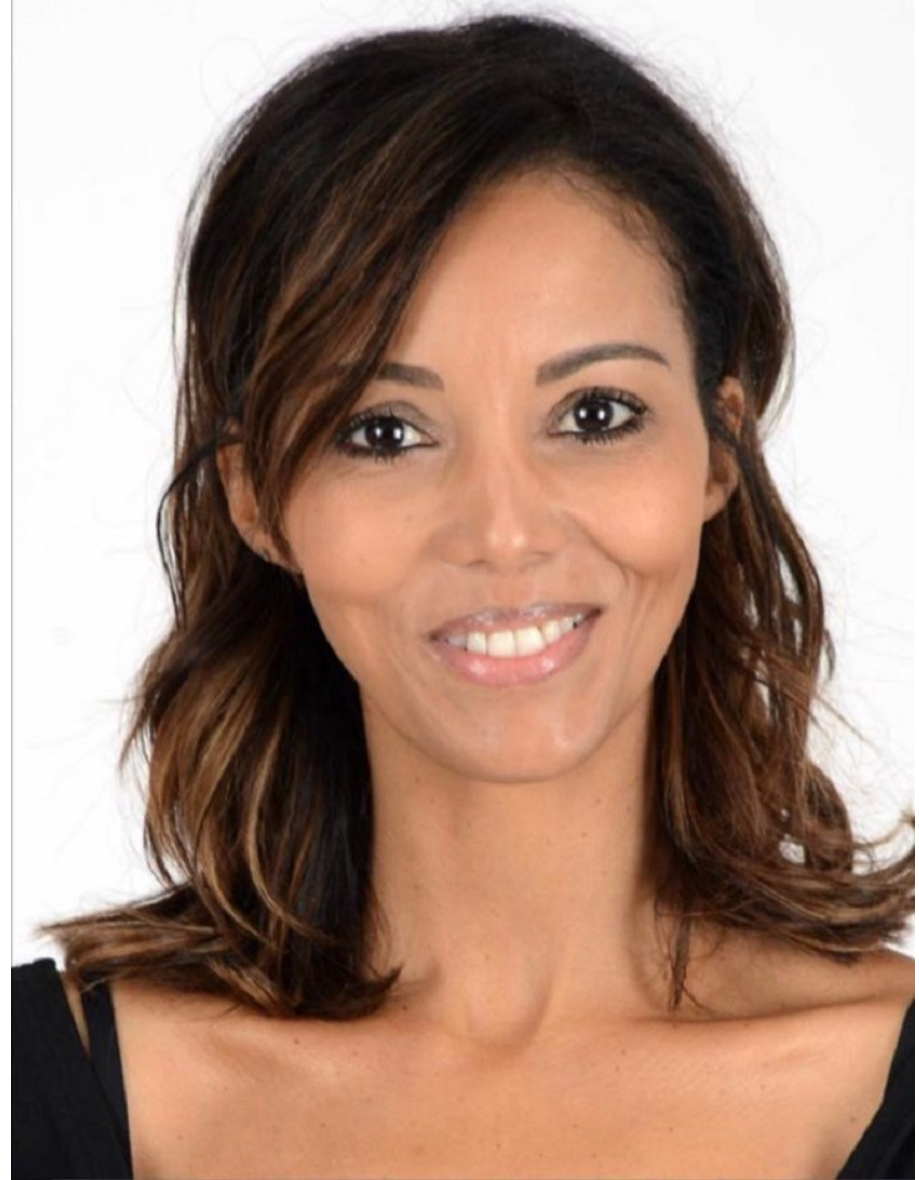

GISEL C

HEIGHT 165CM/5'5" BUST 82CM/32.5" A WAIST 63CM/25" HIPS 89CM/35" DRESS 34 EU/4 US/6 UK SHOE 37 EU/6 US/4 UK HAIR BROWN EYES BROWN

GISEL C

HEIGHT 165CM/5'5" BUST 82CM/32.5" A WAIST 63CM/25" HIPS 89CM/35" DRESS 34 EU/4 US/6 UK SHOE 37 EU/6 US/4 UK HAIR BROWN EYES BROWN