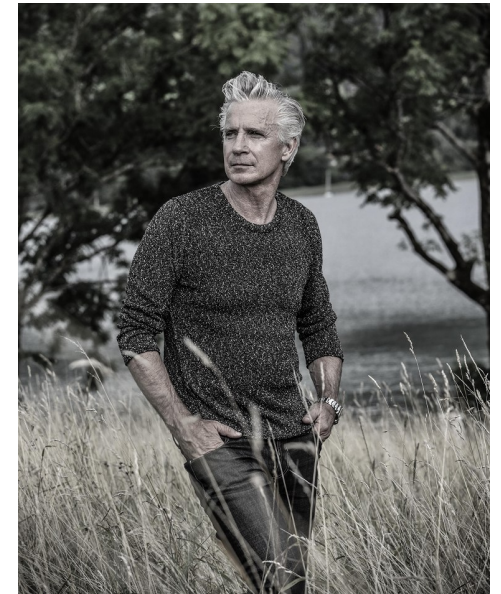

CLAUDE L

HEIGHT 184CM/6'0.5" CHEST 105CM/41.5" WAIST 95CM/37.5"
SUIT 96CM/38"/48 SHOE 44 EU/10 US/9.5 UK HAIR GREY EYES BLUE

KAI
ZEN
models

Avenue Louis-Ruchonnet 57, 1003 Lausanne, Switzerland
Tel: +41 (0) 21 310 8480 | Email: info@kaizenmodels.com