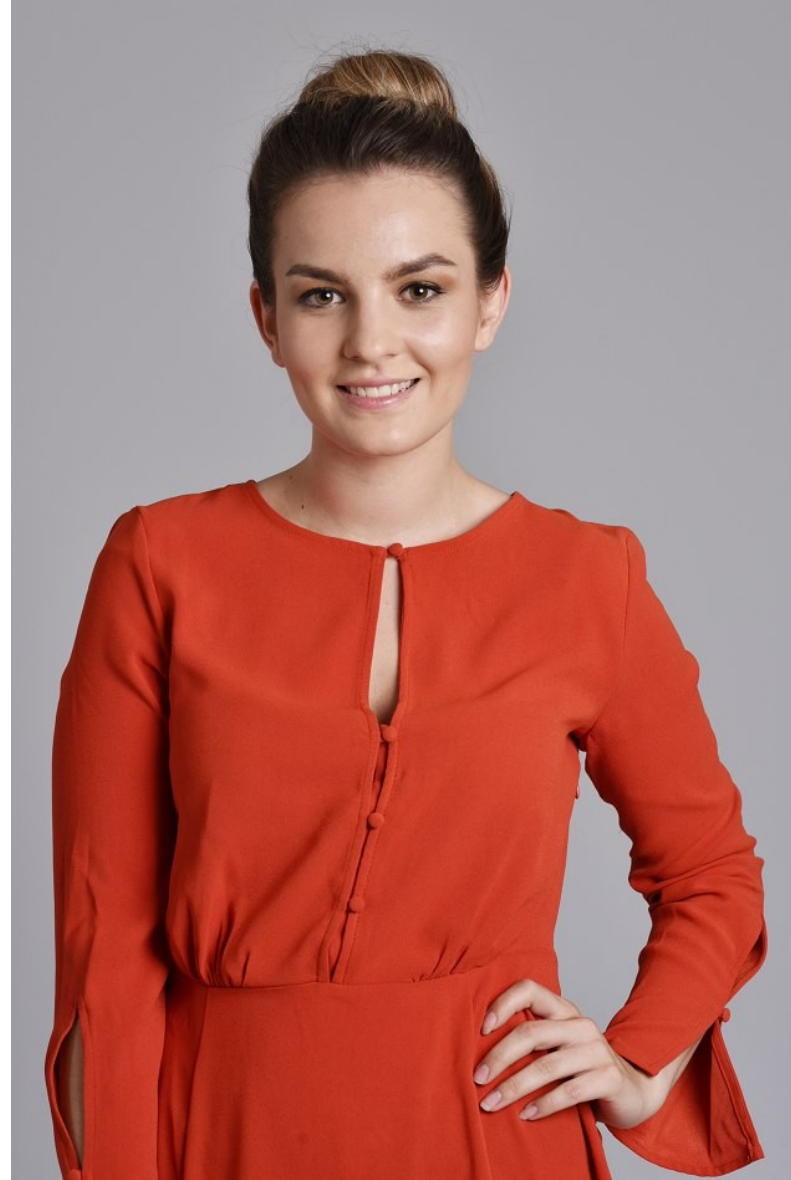

TIANA TU

HEIGHT 172CM/5'7.5" BUST 80CM/31.5" B WAIST 75CM/29.5" HIPS 92CM/36" DRESS 36-38 EU/6-8 US/8-10 UK SHOE 39 EU/8 US/6 UK HAIR BROWN EYES BLUE/GREEN

TIANA TU

HEIGHT 172CM/5'7.5" BUST 80CM/31.5" B WAIST 75CM/29.5" HIPS 92CM/36" DRESS 36-38 EU/6-8 US/8-10 UK SHOE 39 EU/8 US/6 UK HAIR BROWN EYES BLUE/GREEN

## TIANA TU

HEIGHT 172CM/5'7.5" BUST 80CM/31.5" B WAIST 75CM/29.5" HIPS 92CM/36" DRESS 36-38 EU/6-8 US/8-10 UK SHOE 39 EU/8 US/6 UK HAIR BROWN EYES BLUE/GREEN